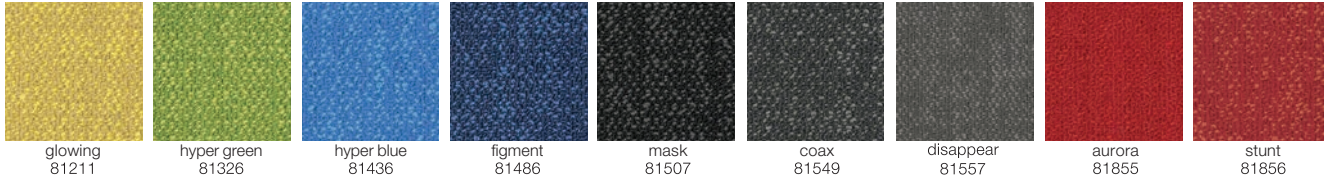

JUNE 2019

300 sqm

Color Frame 5T081

Color Form 5T112

Alchemy 5T135

Honed 5T134

Form 5T136

Seek 42JD0

Discover 42JD1

Beyond 42JD2

Expanse 42JD3

Haze 5T037

1000 sqm

Sea 5T172

Sea Edge 5T173

Sky 5T174