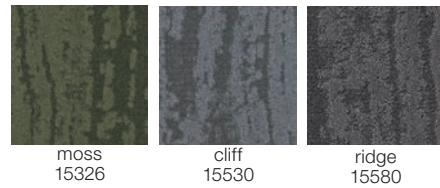

JUNE 2019

300 sqm

Color Frame 5T081

Color Form 5T112

Alchemy 5T135

Honed 5T134

Form 5T136

Seek 42JD0

Discover 42JD1

Beyond 42JD2

Expanse 42JD3

Haze 5T037

1000 sqm

Sea 5T172

Sea Edge 5T173

Sky 5T174