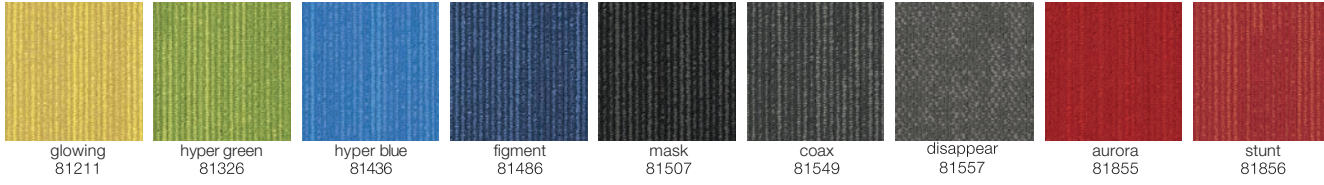

JUNE 2019

300 sqm

Color Frame 5T081

Color Form 5T112

Alchemy 5T135

Honed 5T134

Form 5T136

Seek 42JD0

Discover 42JD1

Beyond 42JD2

Expanse 42JD3

Haze 5T037

1000 sqm

Sea 5T172

Sea Edge 5T173

Sky 5T174