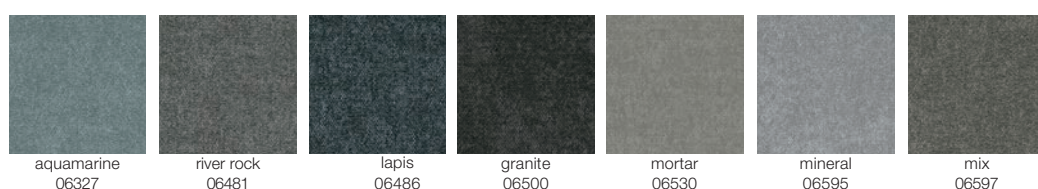

JUNE 2019

300 sqm

Color Frame 5T081

Color Form 5T112

Alchemy 5T135

Honed 5T134

Form 5T136

Seek 42JD0

Poured 5T206

Achromatic 5T107

Reverse 5T069

Direction 5T071

Realm 5T078