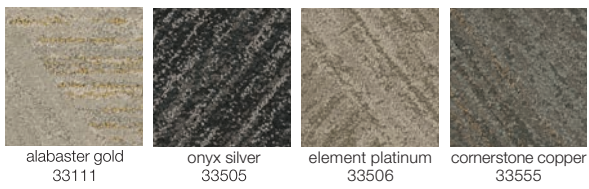

JUNE 2019

300 sqm

Color Frame 5T081

Color Form 5T112

Alchemy 5T135

Honed 5T134

Form 5T136

Seek 42JD0

Discover 42JD1

Beyond 42JD2

Expanse 42JD3

Haze 5T037

1000 sqm

Sea 5T172

Sea Edge 5T173

Sky 5T174