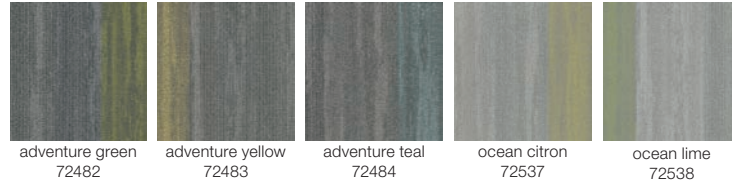

JUNE 2019

300 sqm

Color Frame 5T081

Color Form 5T112

Alchemy 5T135

Honed 5T134

Form 5T136

Seek 42JD0

Discover 42JD1

Beyond 42JD2

Expanse 42JD3

Haze 5T037

1000 sqm

Sea 5T172

Sea Edge 5T173

Sky 5T174

Poured 5T206

Achromatic 5T107

Reverse 5T069

Direction 5T071

Realm 5T078