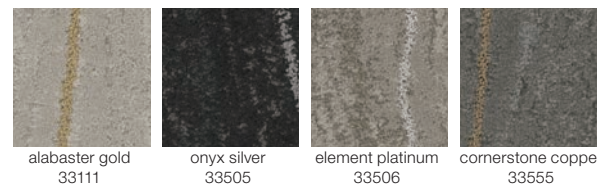

JUNE 2019

300 sqm

Color Frame 5T081

Color Form 5T112

Alchemy 5T135

Honed 5T134

Form 5T136

Seek 42JD0

Discover 42JD1

Beyond 42JD2

Expanse 42JD3

Haze 5T037

1000 sqm

Sea 5T172

Sea Edge 5T173

Sky 5T174