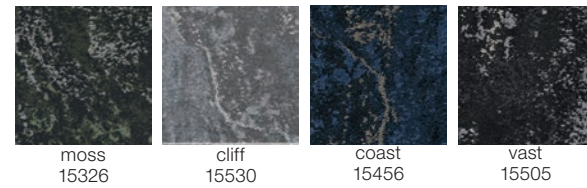

JUNE 2019

300 sqm

Color Frame 5T081

Color Form 5T112

Alchemy 5T135

Honed 5T134

Form 5T136

Seek 42JD0

Discover 42JD1

Beyond 42JD2

Expanse 42JD3

Haze 5T037

1000 sqm

Sea 5T172

Sea Edge 5T173

Sky 5T174