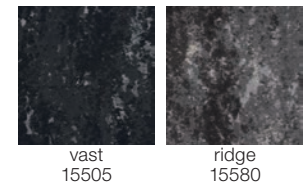

JUNE 2019

300 sqm

Color Frame 5T081

Color Form 5T112

Alchemy 5T135

Honed 5T134

Form 5T136

Seek 42JD0

Discover 42JD1

Beyond 42JD2

Expanse 42JD3

Haze 5T037

1000 sqm

Sea 5T172

Sea Edge 5T173

Sky 5T174